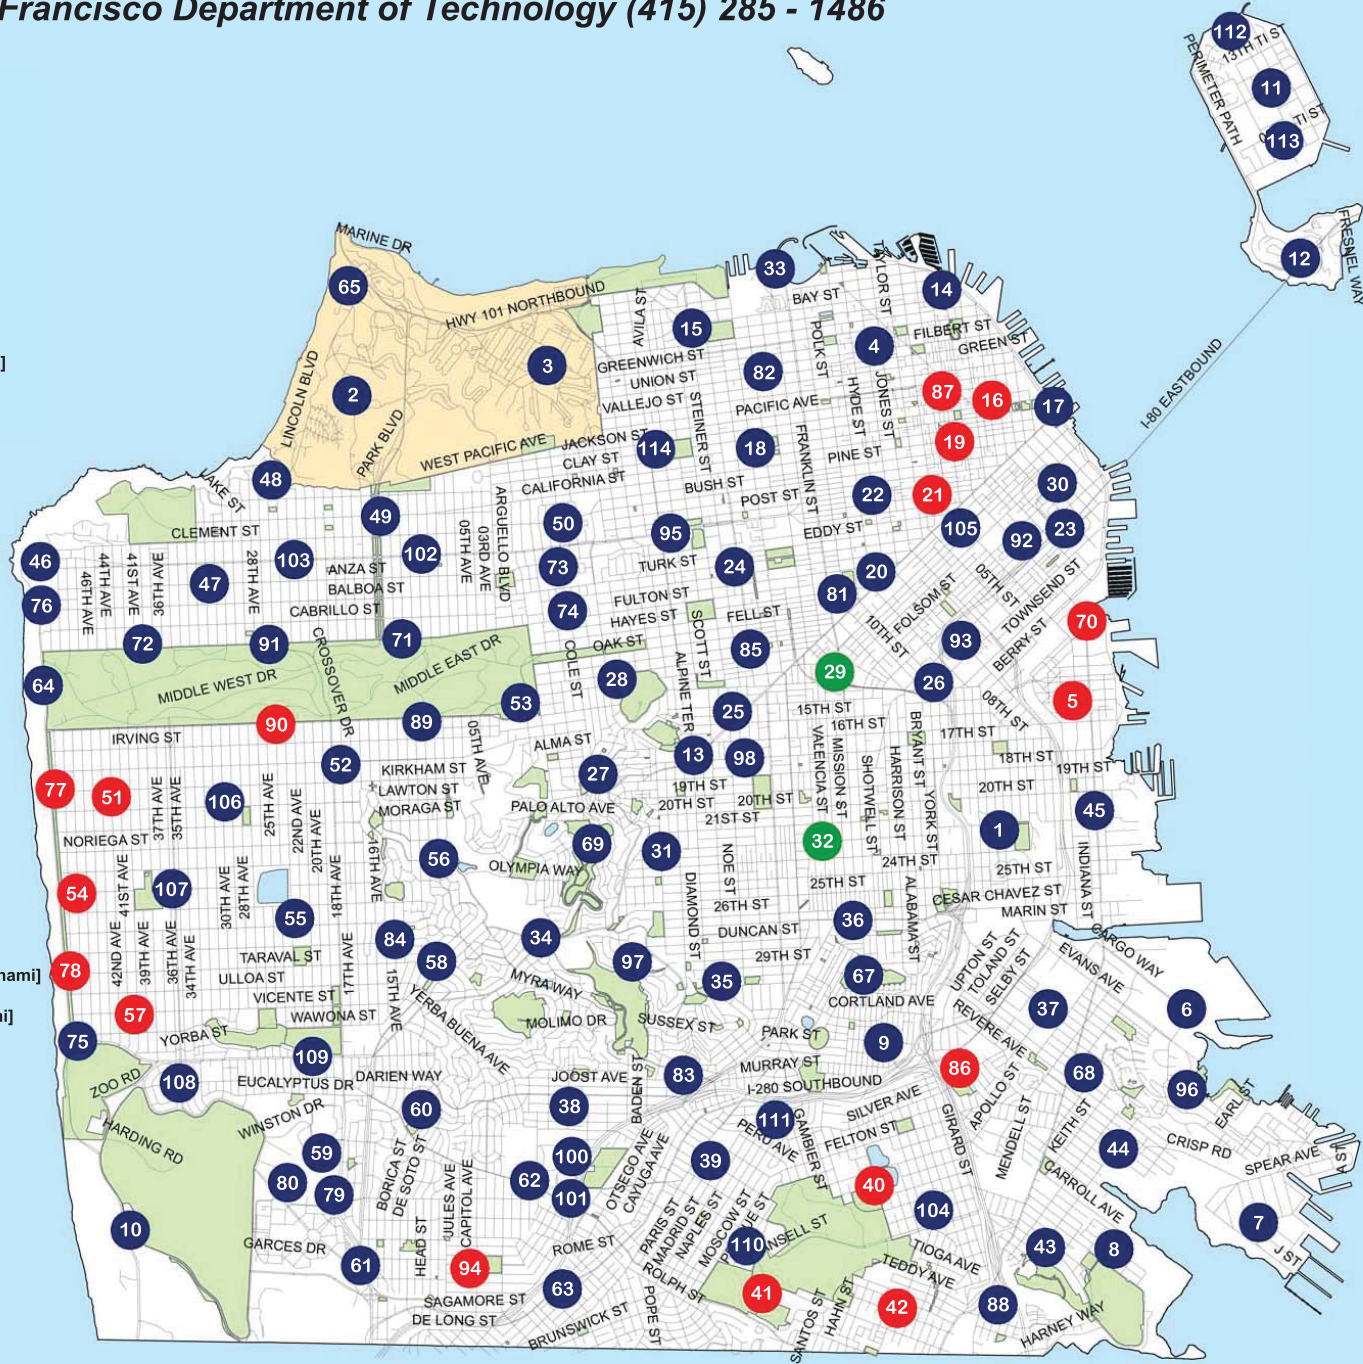

Outdoor Public Warning System Location Map

City & County of San Francisco Department of Technology (415) 285 - 1486

Siren # - Location - [Group]

- 1 - 22nd & Carolina
- 2 - Presidio West - [Coastal Tsunami]
- 3 - Presidio East
- 4 - 940 Filbert
- 5 - UCSF Mission Bay
- 6 - Pier 96 - [Coastal Tsunami]
- 7 - Hunters Point PD - [Coastal Tsunami]
- 8 - Fitch & Egbert
- 9 - 610 Tompkins
- 10 - 700 John Muir - [Coastal Tsunami]
- 11 - Treasure Island - [Coastal Tsunami]
- 12 - Yerba Buena Island - [Coastal Tsunami]
- 13 - 17th & Castro
- 14 - Bay & Kearny - [Coastal Tsunami]
- 15 - Marina Middle School - [Coastal Tsunami]
- 16 - 630 Sansome
- 17 - Ferry Building - [Coastal Tsunami]
- 18 - Lafayette Park
- 19 - California & Quincy
- 20 - UN Plaza - [Civic Center]
- 21 - Union Square
- 22 - Post & Leavenworth
- 23 - Bryant & Rincon - [Coastal Tsunami]
- 24 - Turk & Webster
- 26 - 1000 Brannan
- 27 - Clayton & Carmel
- 28 - 1250 Waller
- 29 - Mission & Plum
- 30 - Fremont & Folsom
- 31 - Alvarado School
- 32 - 22nd & Bartlett
- 33 - Foot of Van Ness - [Coastal Tsunami]
- 34 - Portola & Woodside
- 35 - 30th & Noe
- 36 - 3125 Flynn ES Cesar Chavez
- 37 - Quint & Jerrold
- 38 - Foerster & Floor
- 39 - Excelsior School
- 40 - Wayland & University
- 41 - McLaren Park
- 42 - Visitation & Schwerin
- 43 - Jamestown & Ingalls
- 44 - 1295 Shafter
- 45 - 22nd & 3rd
- 46 - Merrie Way & Point Lobos - [Coastal Tsunami]
- 47 - 32nd & Anza
- 48 - 100 El Camino Del Mar - [Coastal Tsunami]
- 49 - California & Park Presidio
- 50 - Euclid & Manzanita
- 51 - 43rd & Kirkham - [Coastal Tsunami]
- 52 - 18th & Judah
- 53 - 1899 Waller Park SFPD
- 54 - 47th & Pacheco - [Coastal Tsunami]
- 55 - 24th & Rivera
- 56 - 8th & Ortega
- 57 - 42nd & Vicente - [Coastal Tsunami]
- 58 - Taraval & Claremont
- 59 - SF State North - [SF State]
- 60 - Aptos School
- 61 - 100 Font
- 62 - City College West - [City College]
- 63 - Alemany & Naglee
- 64 - Beach Chalet - [Coastal Tsunami]
- 65 - Golden Gate Bridge - [Coastal Tsunami]
- 66 - CRS Test Site
- 67 - Bernal Heights Tower
- 68 - 1551 Newcomb