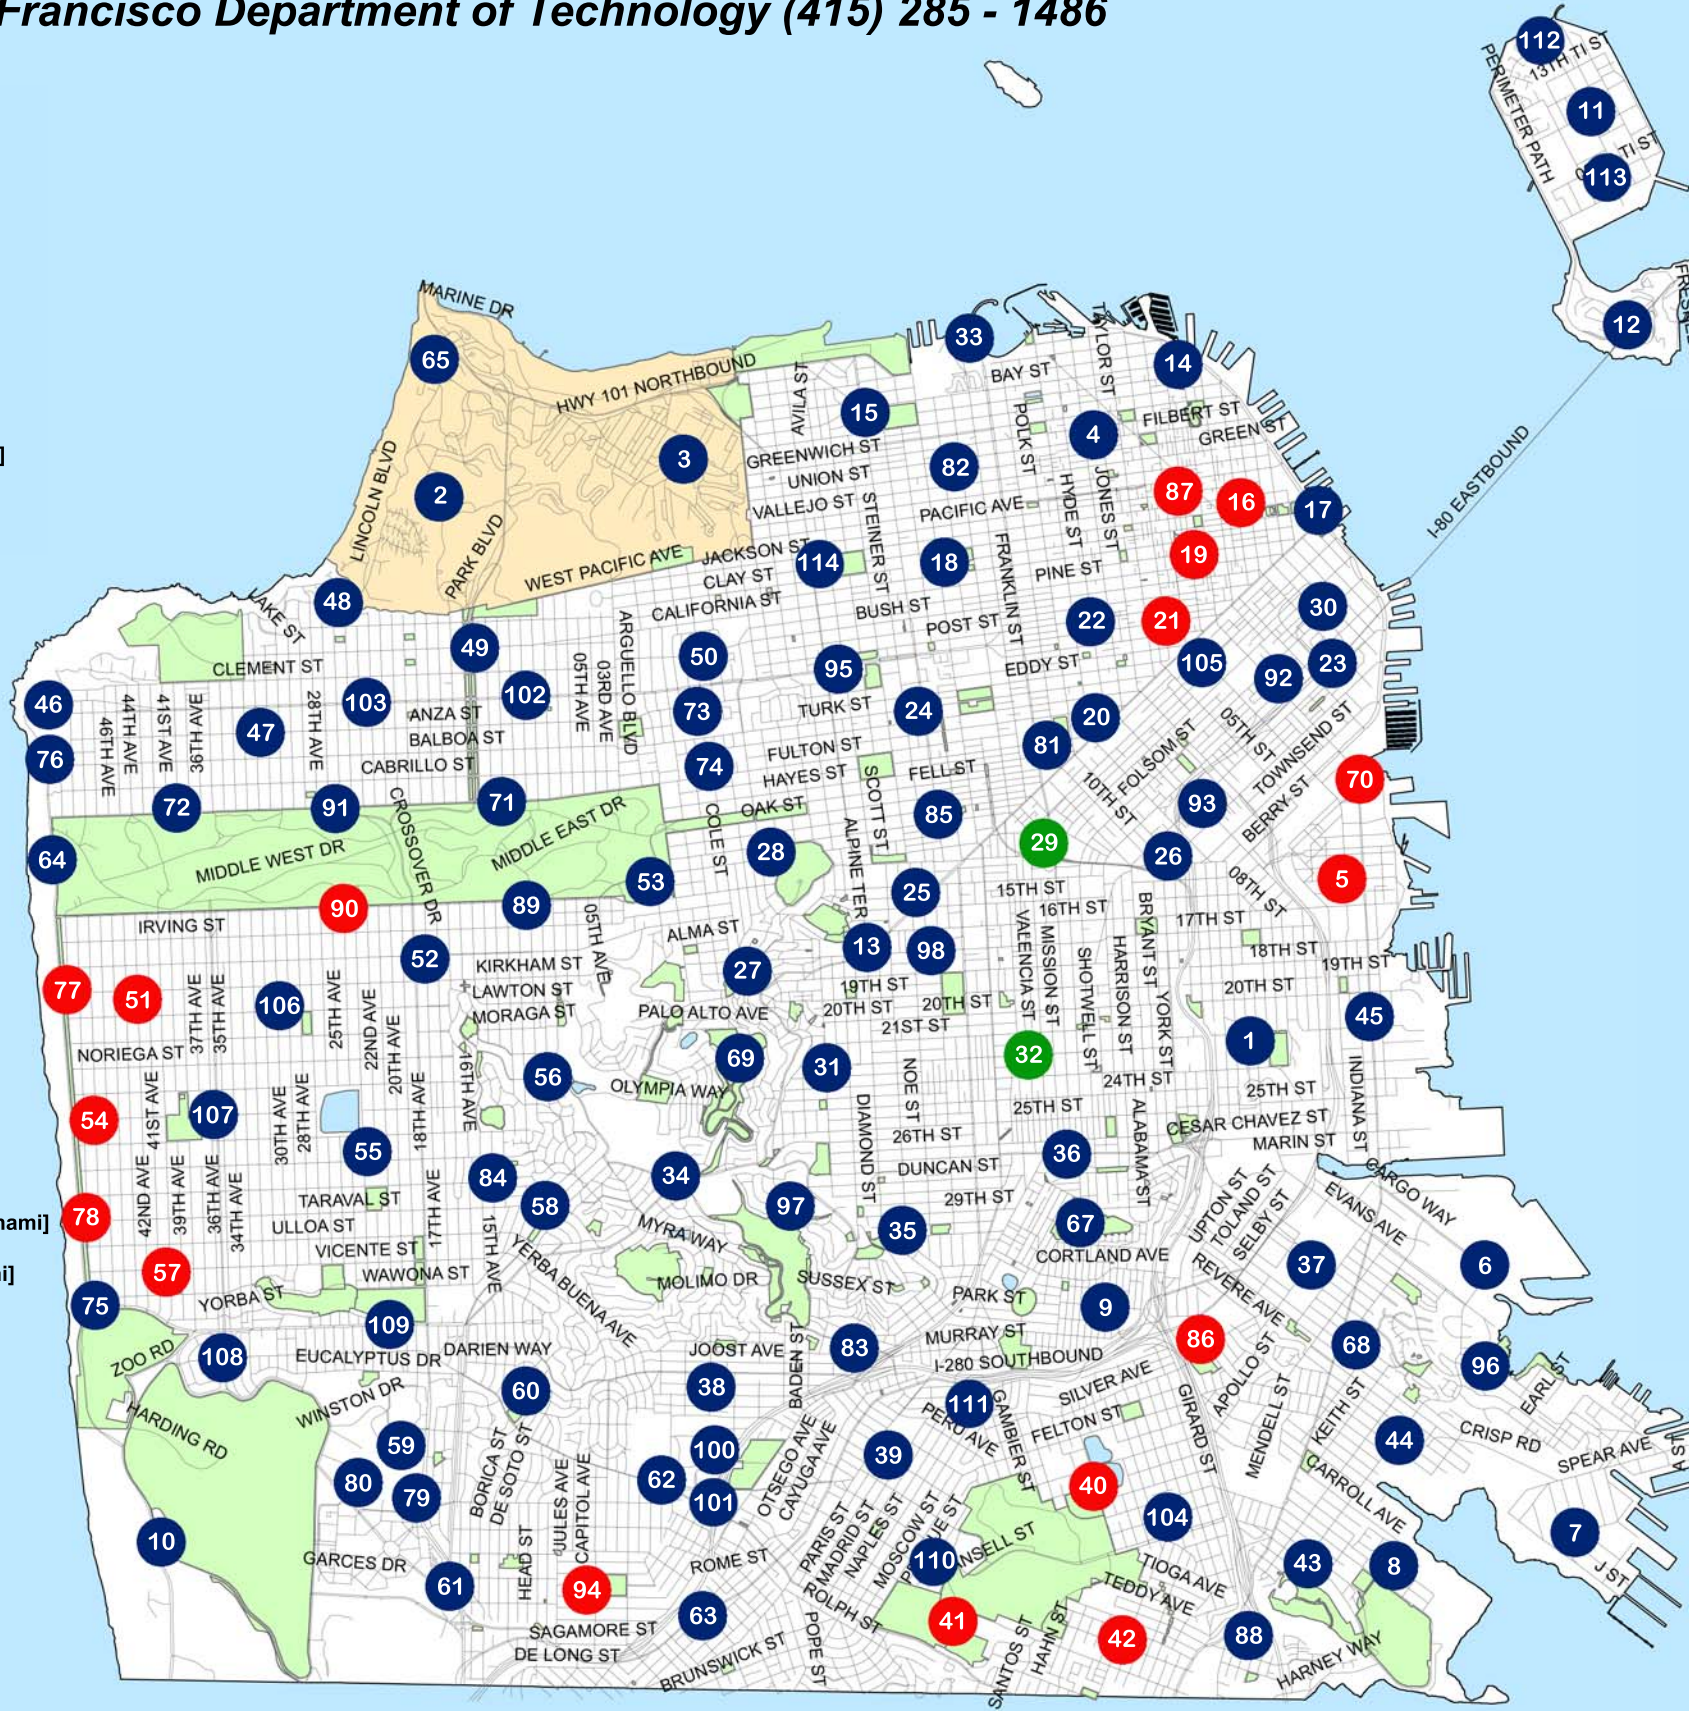

# Outdoor Public Warning System Location Map

City & County of San Francisco Department of Technology (415) 285 - 1486

Siren # - Location - [Group]

- 1 - 22nd & Carolina
- 2 - Presidio West - [Coastal Tsunami]
- 3 - Presidio East
- 4 - 940 Filbert
- 5 - UCSF Mission Bay
- 6 - Pier 96 - [Coastal Tsunami]
- 7 - Hunters Point PD - [Coastal Tsunami]
- 8 - Fitch & Egbert
- 9 - 610 Tompkins
- 10 - 700 John Muir - [Coastal Tsunami]
- 11 - Treasure Island - [Coastal Tsunami]
- 12 - Yerba Buena Island - [Coastal Tsunami]
- 13 - 17th & Castro
- 14 - Bay & Kearny - [Coastal Tsunami]
- 15 - Marina Middle School - [Coastal Tsunami]
- 16 - 630 Sansome
- 17 - Ferry Building - [Coastal Tsunami]
- 18 - Lafayette Park
- 19 - California & Quincy
- 20 - UN Plaza - [Civic Center]
- 21 - Union Square
- 22 - Post & Leavenworth
- 23 - Bryant & Rincon - [Coastal Tsunami]
- 24 - Turk & Webster
- 26 - 1000 Brannan
- 27 - Clayton & Carmel
- 28 - 1250 Waller
- 29 - Mission & Plum
- 30 - Fremont & Folsom
- 31 - Alvarado School
- 32 - 22nd & Bartlett
- 33 - Foot of Van Ness - [Coastal Tsunami]
- 34 - Portola & Woodside
- 35 - 30th & Noe
- 36 - 3125 Flynn ES Cesar Chavez
- 37 - Quint & Jerrold
- 38 - Foerster & Floor
- 39 - Excelsior School
- 40 - Wayland & University
- 41 - McLaren Park
- 42 - Visitation & Schwerin
- 43 - Jamestown & Ingalls
- 44 - 1295 Shafter
- 45 - 22nd & 3rd
- 46 - Merrie Way & Point Lobos - [Coastal Tsunami]
- 47 - 32nd & Anza
- 48 - 100 El Camino Del Mar - [Coastal Tsunami]
- 49 - California & Park Presidio
- 50 - Euclid & Manzanita
- 51 - 43rd & Kirkham - [Coastal Tsunami]
- 52 - 18th & Judah
- 53 - 1899 Waller Park SFPD
- 54 - 47th & Pacheco - [Coastal Tsunami]
- 55 - 24th & Rivera
- 56 - 8th & Ortega
- 57 - 42nd & Vicente - [Coastal Tsunami]
- 58 - Taraval & Claremont
- 59 - SF State North - [SF State]
- 60 - Aptos School
- 61 - 100 Font
- 62 - City College West - [City College]
- 63 - Alemany & Naglee
- 64 - Beach Chalet - [Coastal Tsunami]
- 65 - Golden Gate Bridge - [Coastal Tsunami]
- 66 - CRS Test Site
- 67 - Bernal Heights Tower
- 68 - 1551 Newcomb